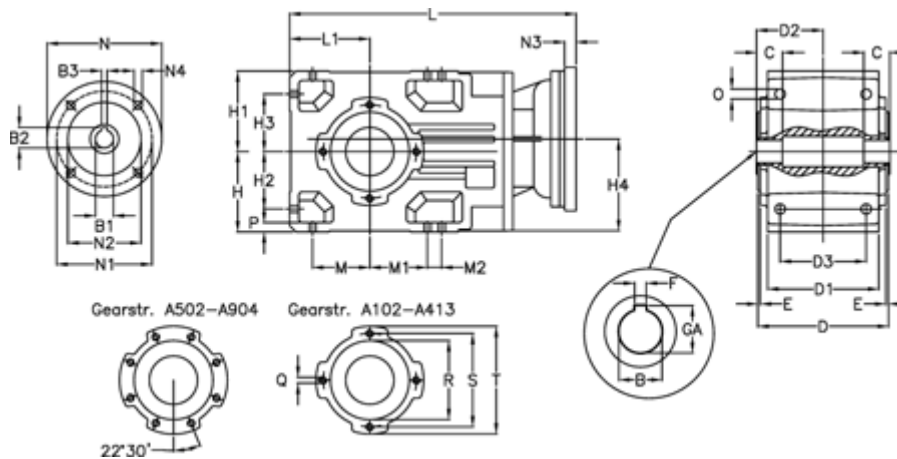

Article number: 29600216343225

Description: Bevel helical gearbox  
A203UH30-163,4-P71B5

## Measures

B = 30	D3 = 90	H3 = 60.0	N1 = 130	S = 115
B1 = 14	Description = A203UH30-xx-P71 B5	H4 = 93.0	N2 = 110	T = 140
B2 = 16.3	E = 3.0	L = 361.5	N3 = 0	
B3 = 5	F = 8	L1 = 80	N4 = M8x16	
C = 22	GA = 33.3	M = 60.0	O = 9.5	
D = 136	H = 80	M1 = 60.0	P = 9	
D1 = 110	H1 = 80	M2 = 0	Q = M8x15	
D2 = 70.0	H2 = 60.0	N = 160	R = 95	